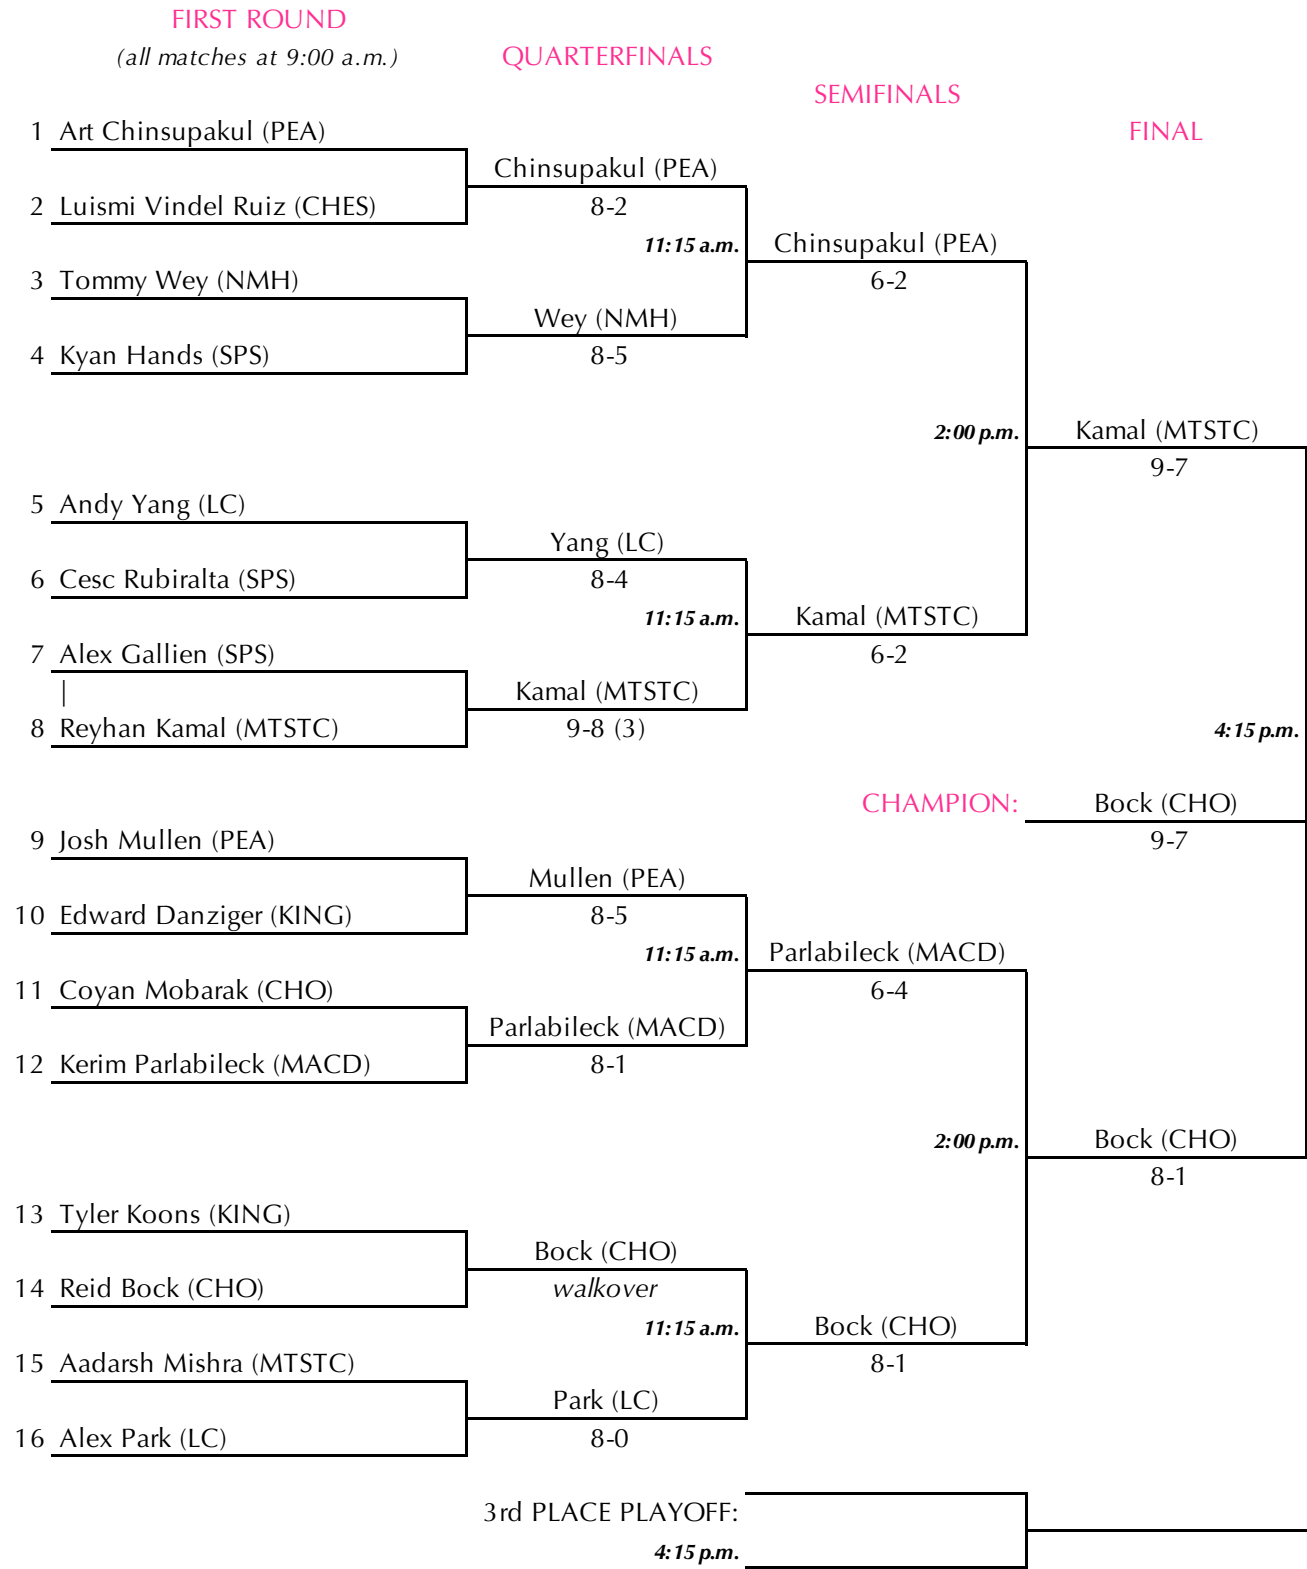

New England Prep School Invitational Tennis Tournament

Torrence Hunt Tennis Center • Choate Rosemary Hall • Wallingford, Connecticut
 May 23, 2026

"A" Singles Championship Draw

New England Prep School Invitational Tennis Tournament

Torrence Hunt Tennis Center • Choate Rosemary Hall • Wallingford, Connecticut

May 23, 2026

"A" Singles Consolation Draw

New England Prep School Invitational Tennis Tournament

Torrence Hunt Tennis Center • Choate Rosemary Hall • Wallingford, Connecticut
May 23, 2026

"B" Singles Draw

New England Prep School Invitational Tennis Tournament

Torrence Hunt Tennis Center • Choate Rosemary Hall • Wallingford, Connecticut

May 23, 2026

"B" Singles Consolation Draw

SEMIFINALS

FINAL

New England Prep School Invitational Tennis Tournament

Torrence Hunt Tennis Center • Choate Rosemary Hall • Wallingford, Connecticut

May 23, 2026

Doubles Championship Draw

New England Prep School Invitational Tennis Tournament