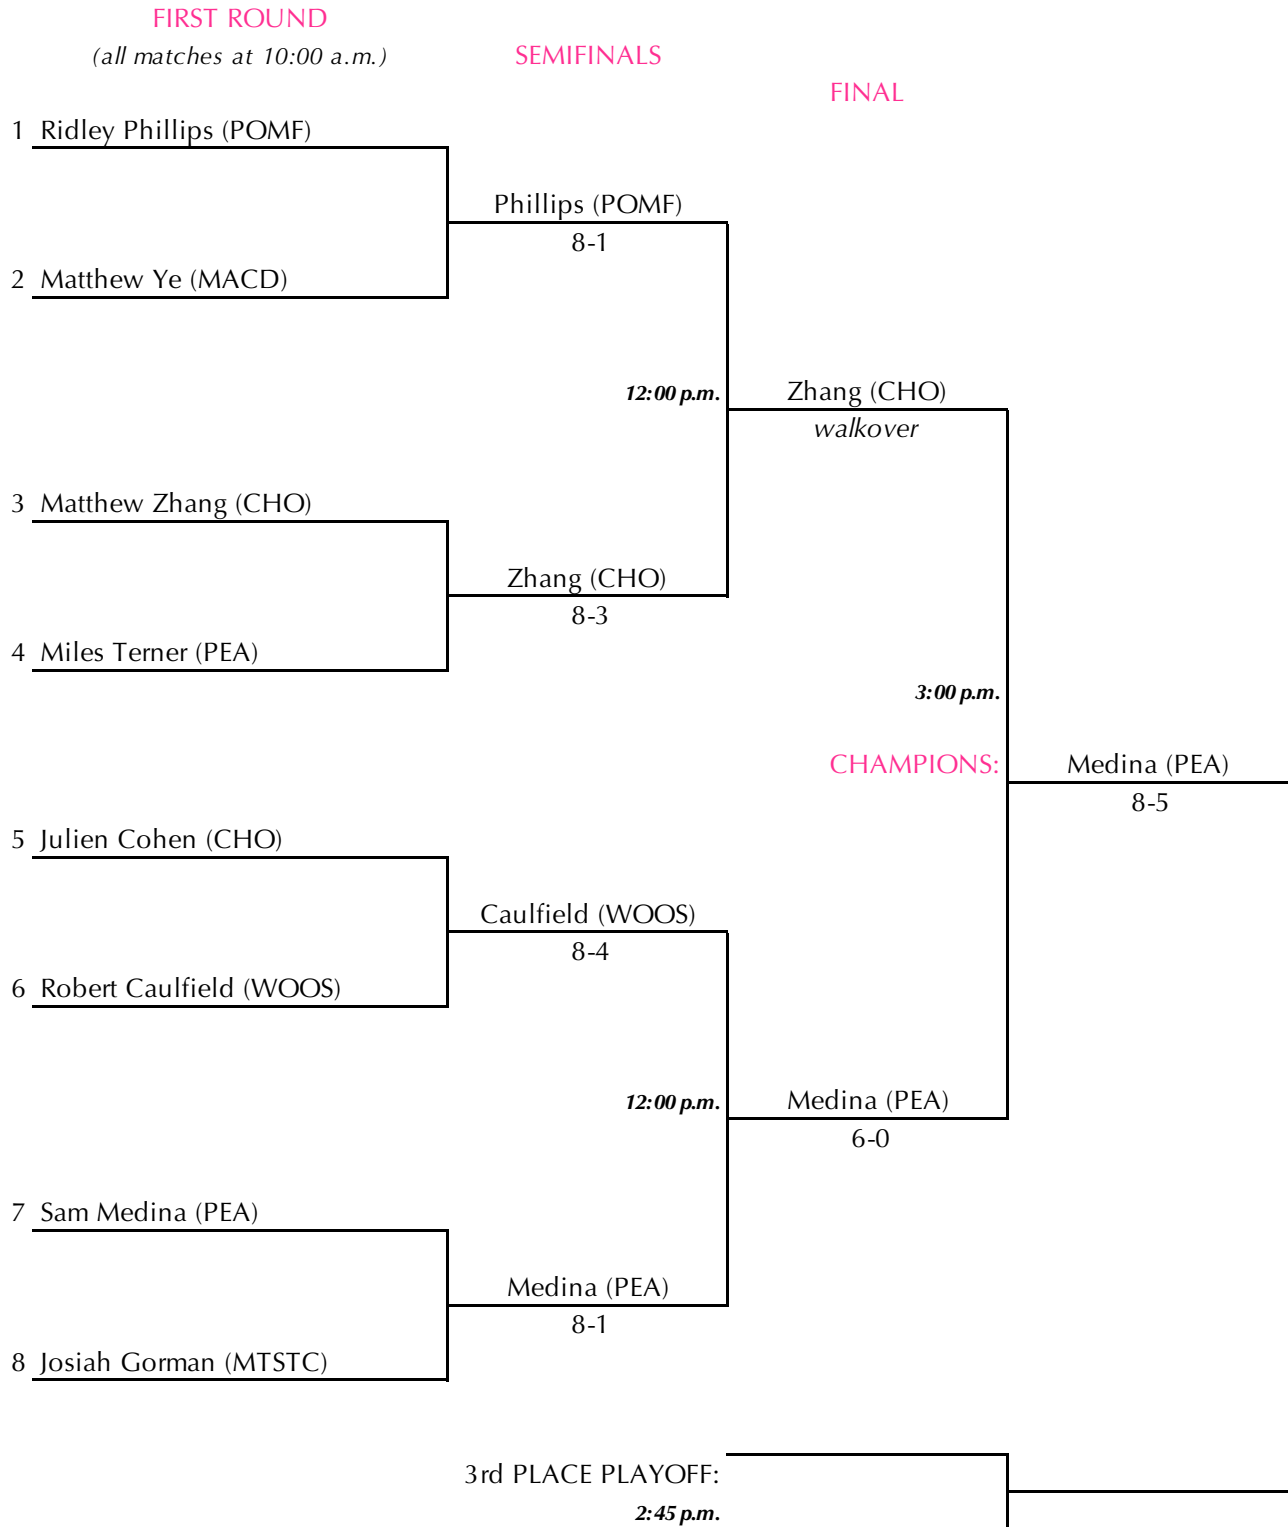

New England Prep School Invitational Tennis Tournament

Torrence Hunt Tennis Center • Choate Rosemary Hall • Wallingford, Connecticut
 May 23, 2026

"A" Singles Championship Draw

New England Prep School Invitational Tennis Tournament

Torrence Hunt Tennis Center • Choate Rosemary Hall • Wallingford, Connecticut

May 23, 2026

"A" Singles Consolation Draw

New England Prep School Invitational Tennis Tournament

Torrence Hunt Tennis Center • Choate Rosemary Hall • Wallingford, Connecticut
May 23, 2026

"B" Singles Draw

New England Prep School Invitational Tennis Tournament

Torrence Hunt Tennis Center • Choate Rosemary Hall • Wallingford, Connecticut

May 23, 2026

"B" Singles Consolation Draw

SEMIFINALS

FINAL

New England Prep School Invitational Tennis Tournament

Torrence Hunt Tennis Center • Choate Rosemary Hall • Wallingford, Connecticut

May 23, 2026

Doubles Championship Draw

New England Prep School Invitational Tennis Tournament