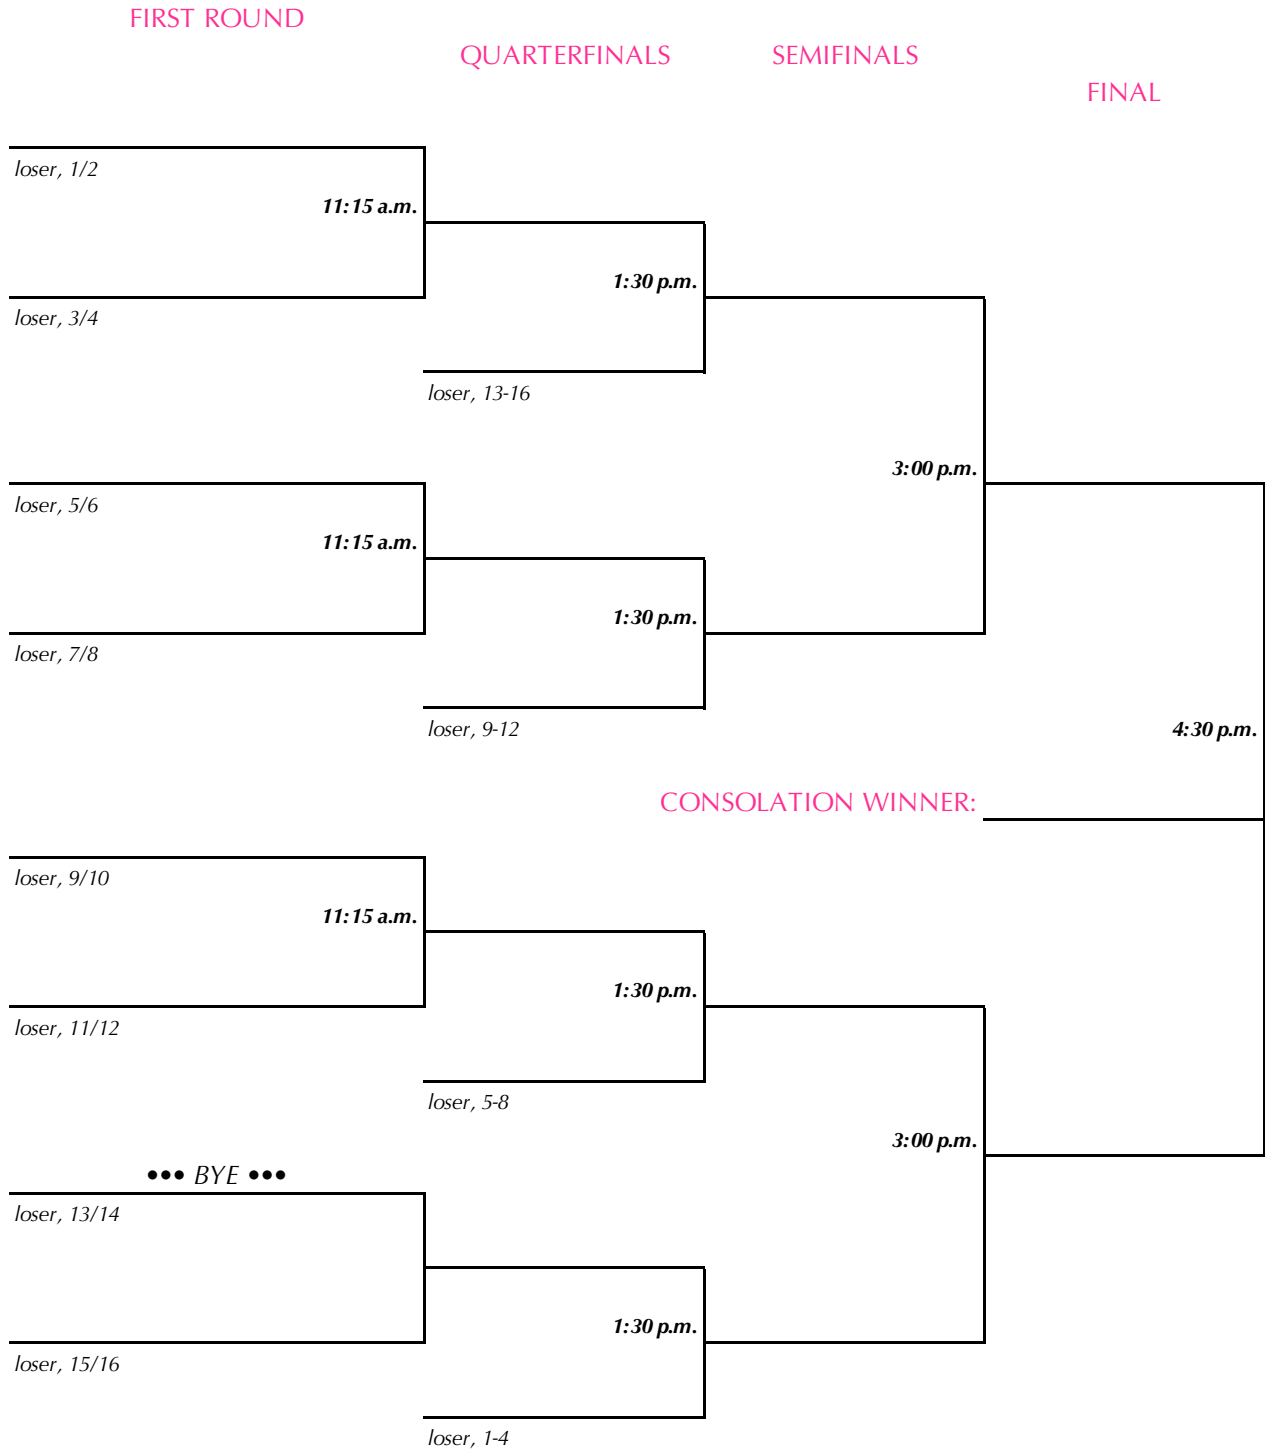

New England Prep School Invitational Tennis Tournament

Torrence Hunt Tennis Center • Choate Rosemary Hall • Wallingford, Connecticut
 May 23, 2026

"A" Singles Championship Draw

New England Prep School Invitational Tennis Tournament

Torrence Hunt Tennis Center • Choate Rosemary Hall • Wallingford, Connecticut

May 23, 2026

"A" Singles Consolation Draw

New England Prep School Invitational Tennis Tournament

Torrence Hunt Tennis Center • Choate Rosemary Hall • Wallingford, Connecticut
May 23, 2026

"B" Singles Draw

New England Prep School Invitational Tennis Tournament

Torrence Hunt Tennis Center • Choate Rosemary Hall • Wallingford, Connecticut

May 23, 2026

"B" Singles Consolation Draw

SEMIFINALS

FINAL

New England Prep School Invitational Tennis Tournament

Torrence Hunt Tennis Center • Choate Rosemary Hall • Wallingford, Connecticut

May 23, 2026

Doubles Championship Draw

New England Prep School Invitational Tennis Tournament