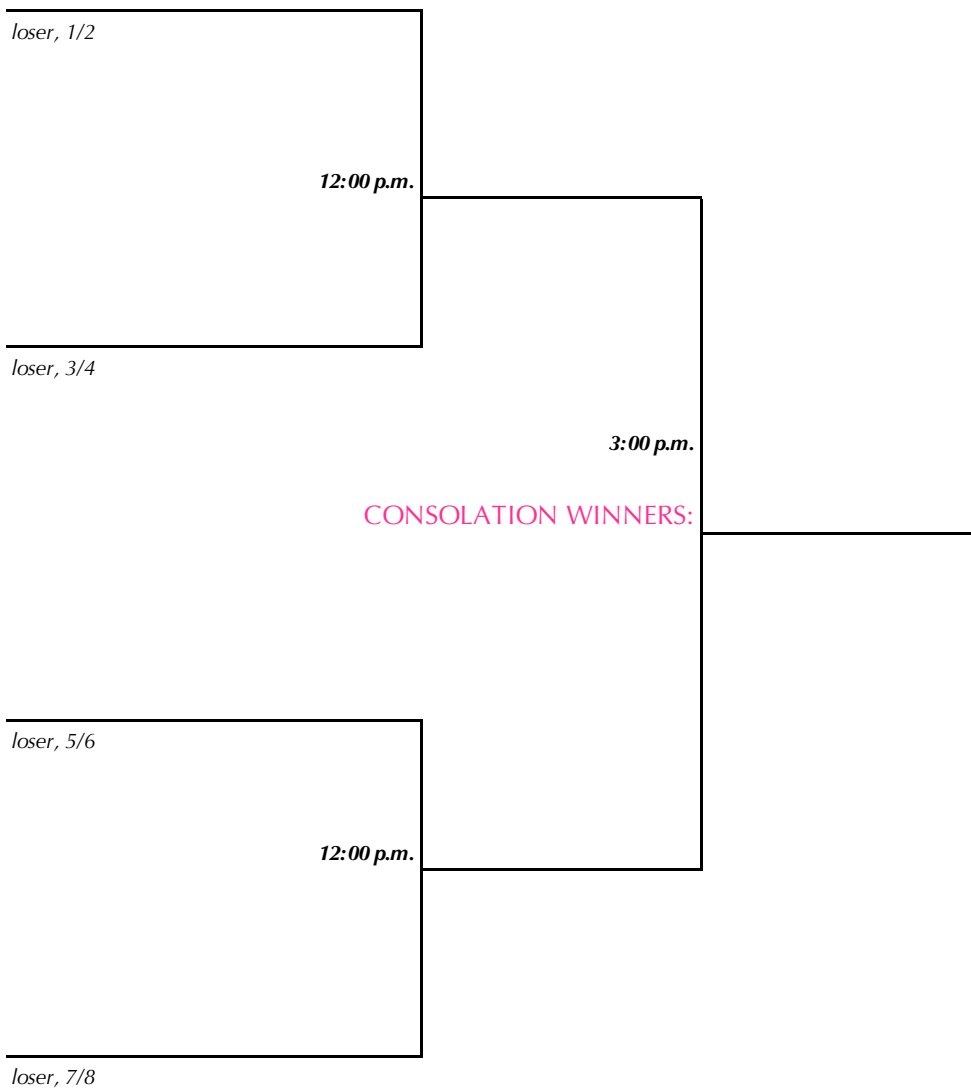

Torrence Hunt Tennis Center • Choate Rosemary Hall • Wallingford, Connecticut

May 23, 2026

"A" Singles Consolation Draw

New England Prep School Invitational Tennis Tournament

Torrence Hunt Tennis Center • Choate Rosemary Hall • Wallingford, Connecticut
May 23, 2026

"B" Singles Draw

New England Prep School Invitational Tennis Tournament

Torrence Hunt Tennis Center • Choate Rosemary Hall • Wallingford, Connecticut

May 23, 2026

"B" Singles Consolation Draw

SEMIFINALS

FINAL

New England Prep School Invitational Tennis Tournament

Torrence Hunt Tennis Center • Choate Rosemary Hall • Wallingford, Connecticut

May 23, 2026

Doubles Championship Draw

New England Prep School Invitational Tennis Tournament