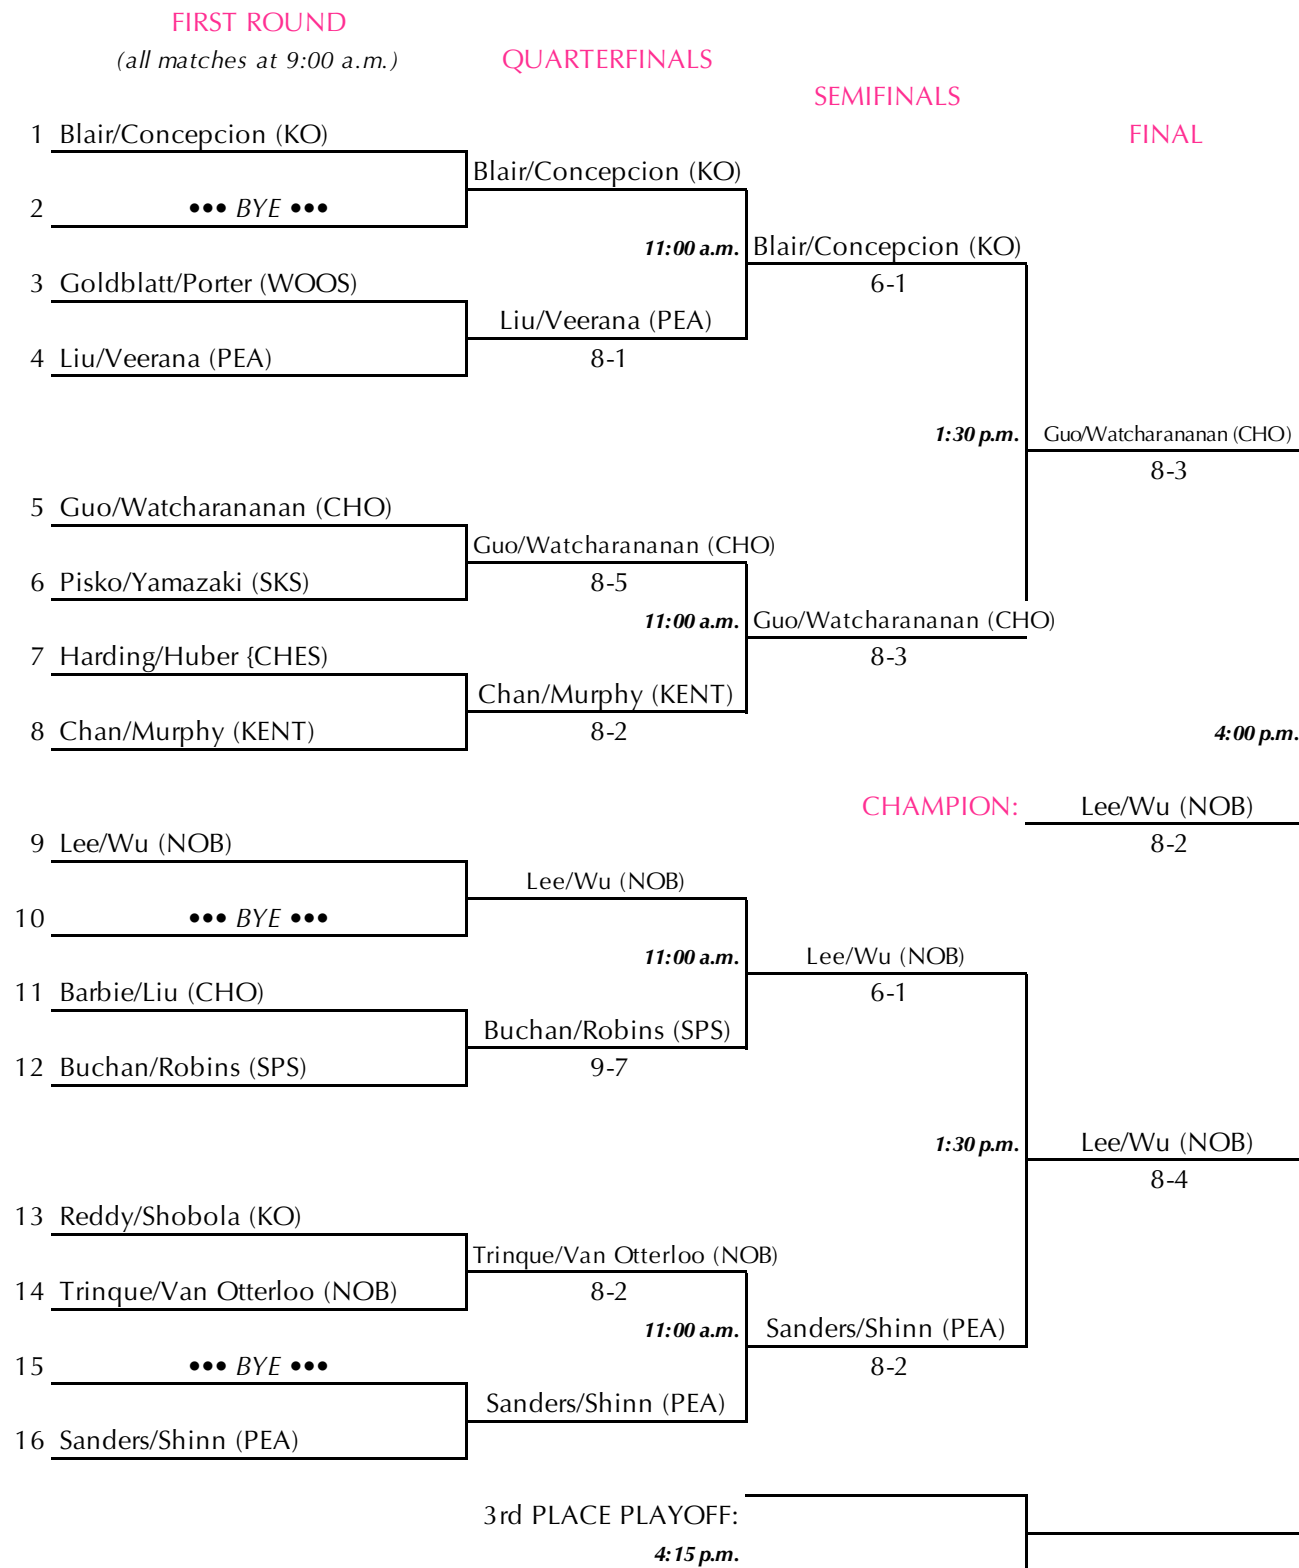

Torrence Hunt Tennis Center • Choate Rosemary Hall • Wallingford, Connecticut

May 23, 2026

"A" Singles Consolation Draw

New England Prep School Invitational Tennis Tournament

Torrence Hunt Tennis Center • Choate Rosemary Hall • Wallingford, Connecticut
May 23, 2026

"B" Singles Draw

New England Prep School Invitational Tennis Tournament

Torrence Hunt Tennis Center • Choate Rosemary Hall • Wallingford, Connecticut

May 23, 2026

"B" Singles Consolation Draw

SEMIFINALS

FINAL

New England Prep School Invitational Tennis Tournament

Torrence Hunt Tennis Center • Choate Rosemary Hall • Wallingford, Connecticut

May 23, 2026

Doubles Championship Draw

New England Prep School Invitational Tennis Tournament